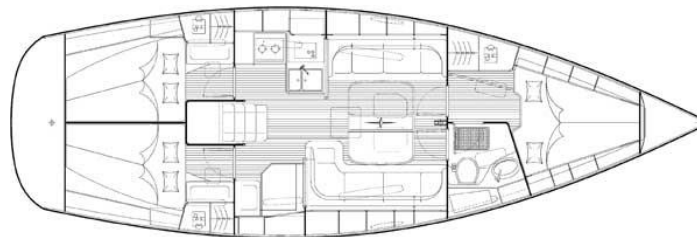

Bavaria 38 Technical Details

2 Cabin Layout

3 Cabin Layout

Deck

<i>Specification</i>	
Length Overall	11.72m
Length of Hull	11.45m
Waterline length	9.90m
Beam	3.90m
Standard Draft	Approx: 1.95m
Draft option	Approx: 1.60m
Unladen weight	Approx: 7,200kg
Ballast	Approx: 2,100kg
Engine Volvo Penta D1-30	20,1kW/27,3hp
Water Tank	Approx: 210ltrs
Fuel Tank	Approx: 150ltrs
Cabins/Berths	2/4 or 3/6
Mainsail & Genoa	Approx: 69.0sqm
Height of mast above water line	Approx: 15.45m
Height in Saloon	Approx: 1.88m