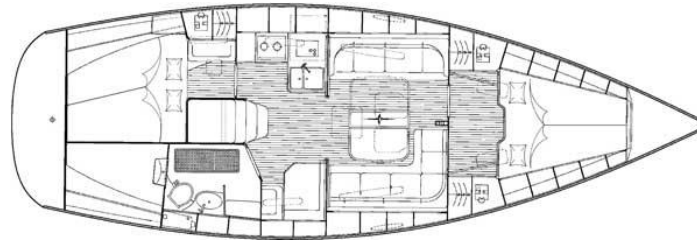

Bavaria 38 Technical Details

2 Cabin Layout

3 Cabin Layout

Deck

<i>Specification</i>	
Length Overall	11.72m
Length of Hull	11.45m
Waterline length	9.90m
Beam	3.90m
Standard Draft	Approx: 1.95m
Draft option	Approx: 1.60m
Unladen weight	Approx: 7,200kg
Ballast	Approx: 2,100kg
Engine Volvo Penta D1-30	20,1kW/27,3hp
Water Tank	Approx: 210ltrs
Fuel Tank	Approx: 150ltrs
Cabins/Berths	2/4 or 3/6
Mainsail & Genoa	Approx: 69.0sqm
Height of mast above water line	Approx: 15.45m
Height in Saloon	Approx: 1.88m