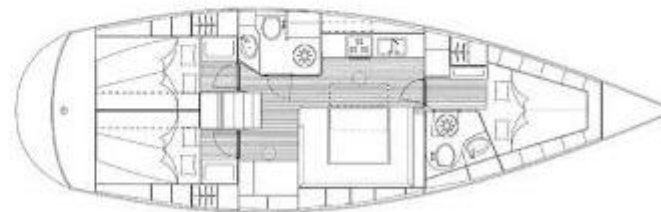

Deck

Layout

<i>Specification</i>	
Length Overall	13.10m
Length of Hull	12.95m
Waterline length	11.45m
Beam	3.99m
Standard Draft	Approx: 1.85m
Draft option	n.a.
Unladen weight	Approx: 9,800kg
Ballast	Approx: 3,100kg
Engine Volvo Penta D2-40	27.9kW/38hp
Water Tank	Approx: 360ltrs
Fuel Tank	Approx: 210ltrs
Cabins/Berths	3/6
Mainsail & Genoa	Approx: 94.50sqm
Height of mast above water line	Approx: 17.90m
Height in Saloon	Approx: 2.00m