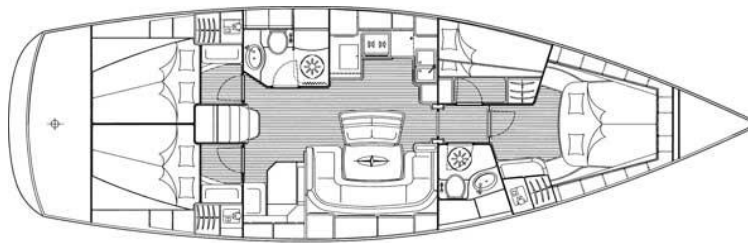

“Six Isles”
 Bavaria 46

Berths: 10 in 4 Cabins + Saloon	Length: 46’/14.40m	Age: 2008	Wheel/Fin Keel
Navigation. Equipment:	Full Raymarine Package		
Sails and Rigging	Main Sail with Slab Reefing, Furler Genoa		
Accommodation::	Sleeps 10 in 4 Cabins. Forward & Aft Cabins, Comfortable Saloon, Galley with Cooker and Oven		