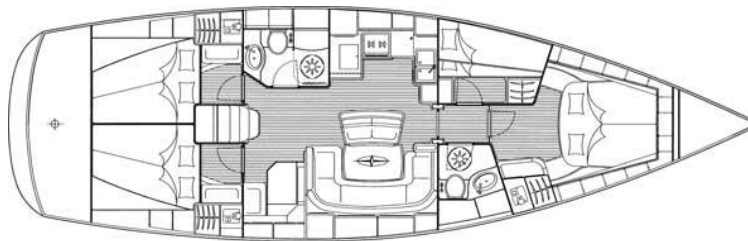

“Six Isles”
 Bavaria 46

Berths: 10 in 4 Cabins + Saloon	Length: 46’/14.40m	Age: 2008	Wheel/Fin Keel
Navigation. Equipment:	Full Raymarine Package		
Sails and Rigging	Main Sail with Slab Reefing, Furler Genoa		
Accommodation::	Sleeps 10 in 4 Cabins. Forward & Aft Cabins, Comfortable Saloon, Galley with Cooker and Oven		