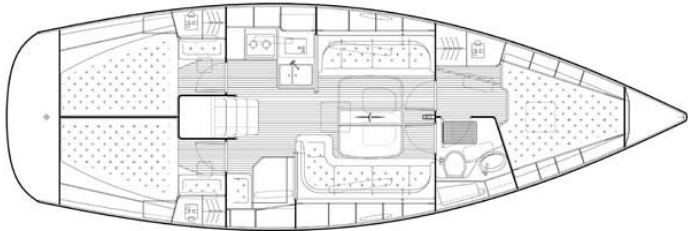

“Empowered”
 Bavaria 38 (3 Cabin)

Berths: 6	Length: 38' (11.72m)	Age: 2008	Wheel/Fin Keel
Navigation. Equipment:	Full Raymarine package+		
Sails and Rigging	Main sail, co-ordinated with conventional rig, genoa with standard foresail reefing gear		
Accommodation::	Sleeps 6 in 3 cabins, Oven and Microwave oven, electrical bathing platform		